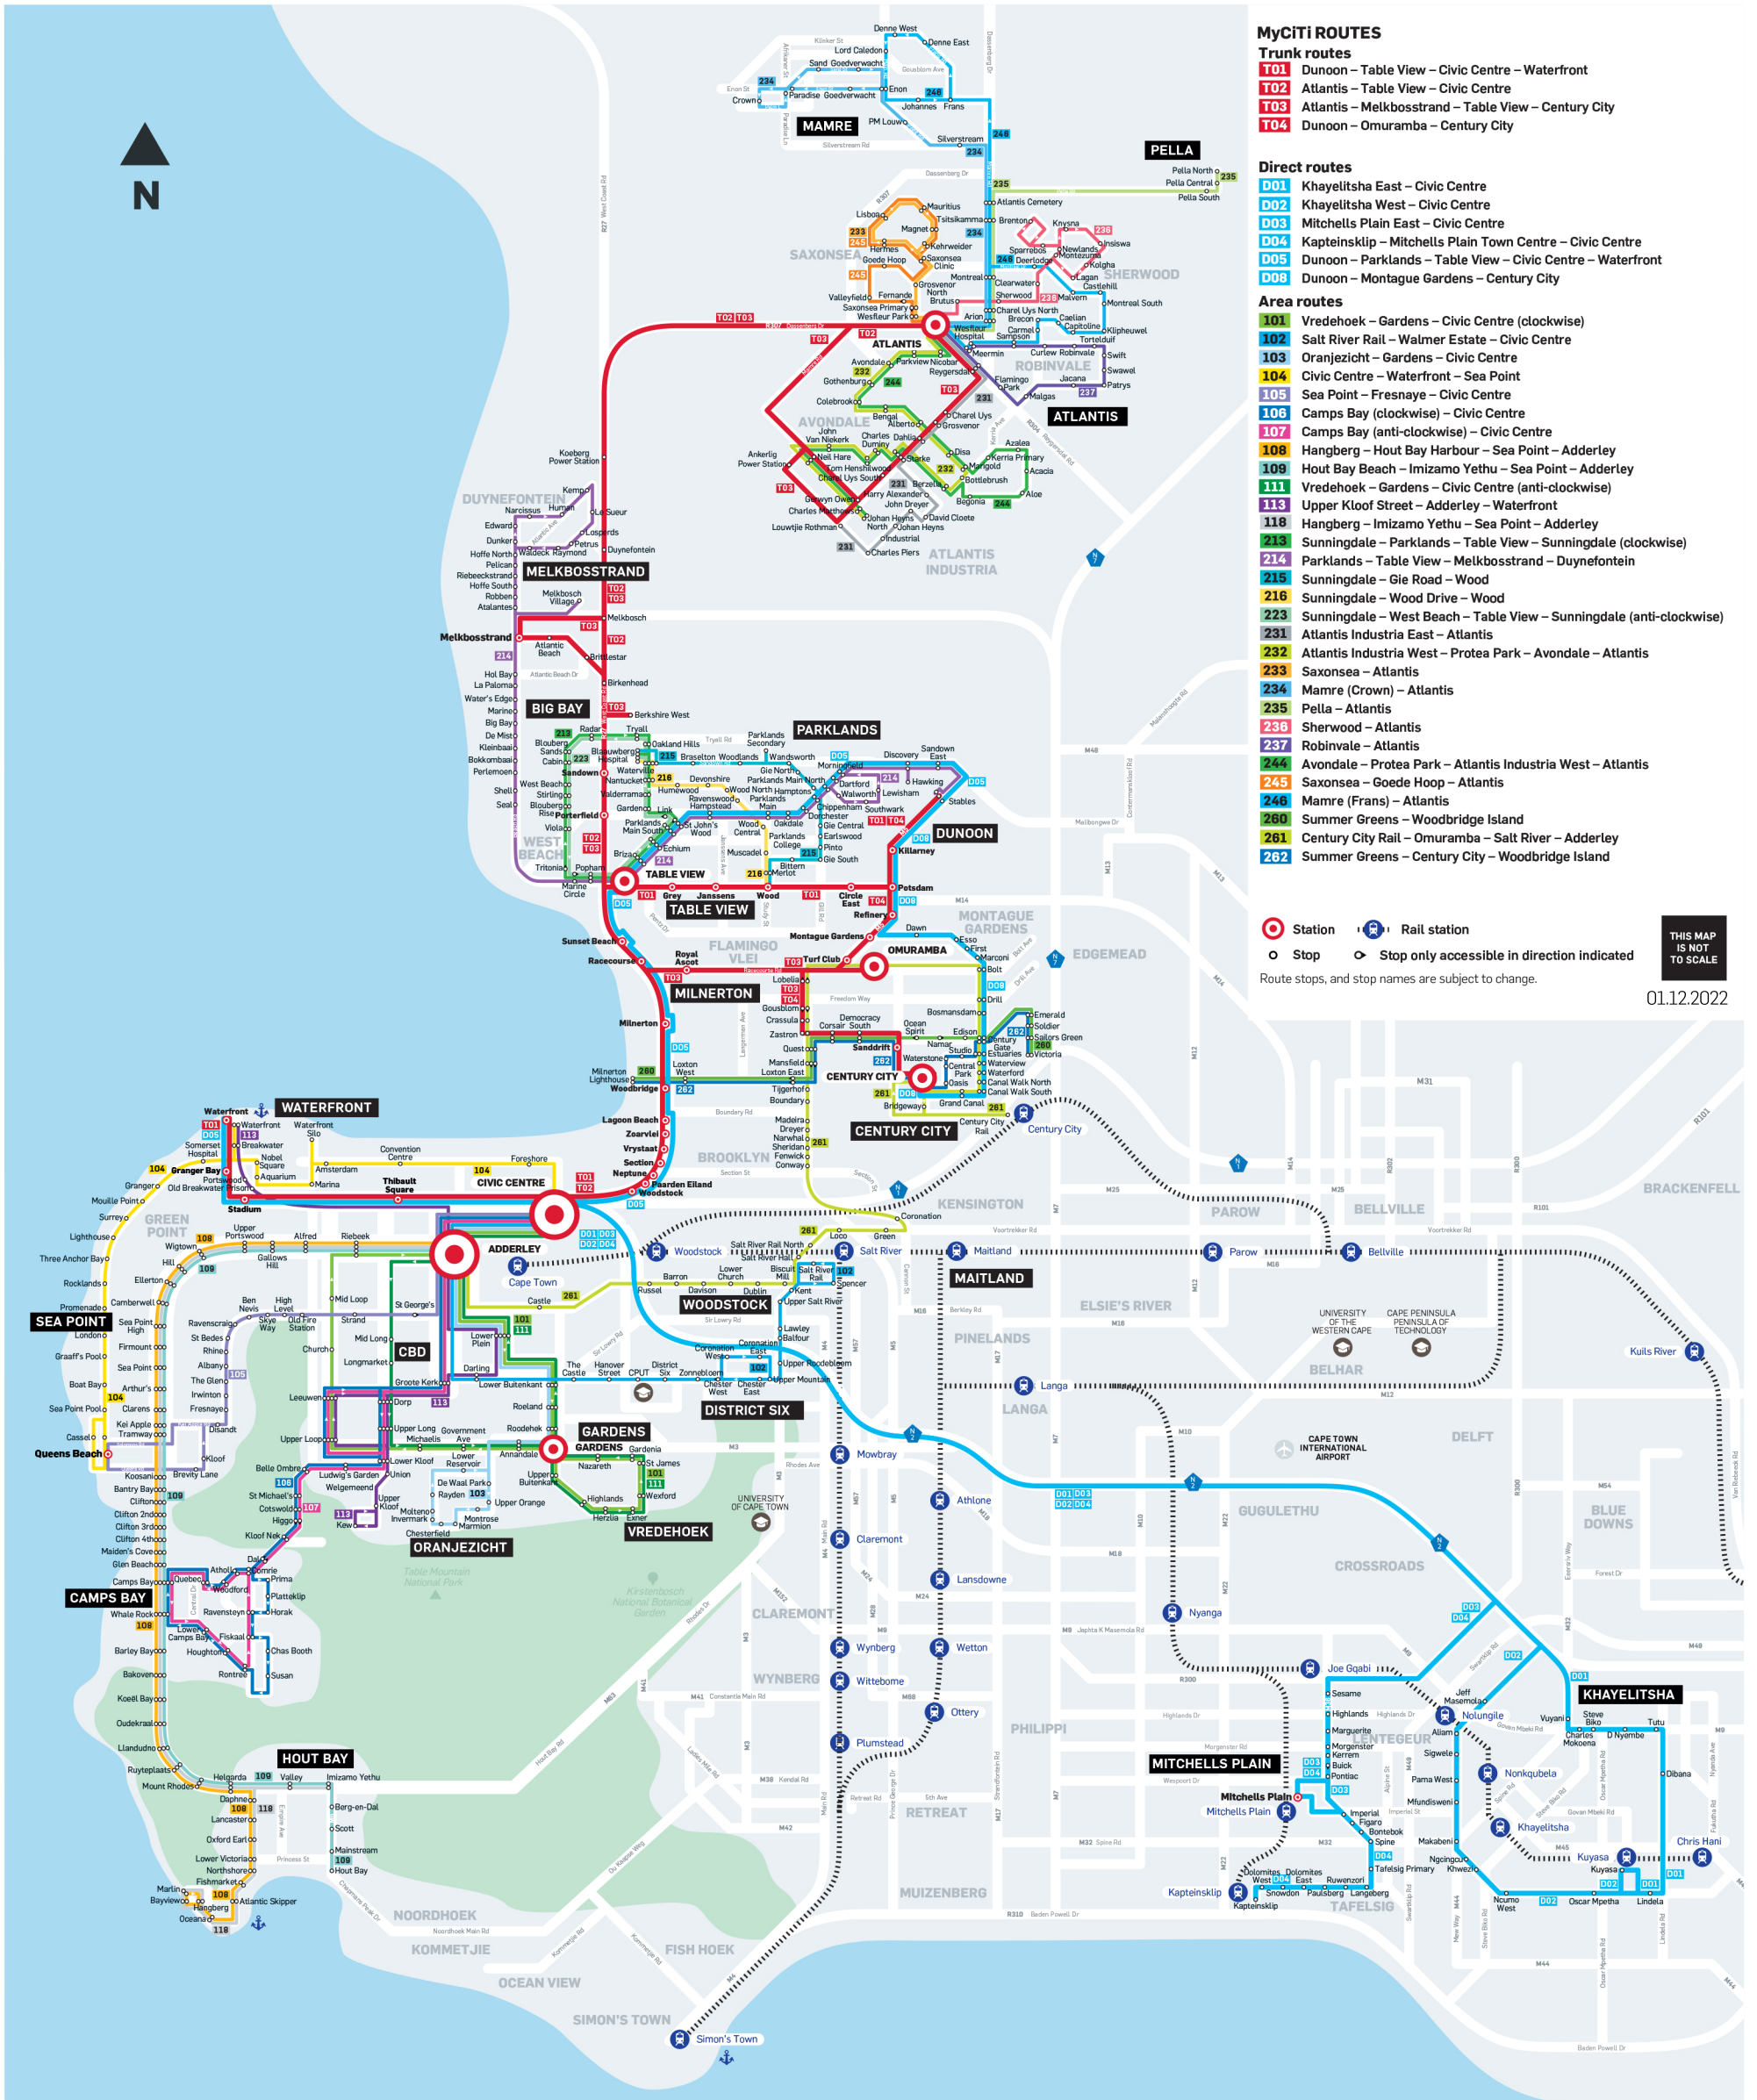

MYCITI SYSTEM MAP

MyCITI ROUTES

Trunk routes

- T01** Dunoon – Table View – Civic Centre – Waterfront
- T02** Atlantis – Table View – Civic Centre
- T03** Atlantis – Melkbosstrand – Table View – Century City
- T04** Dunoon – Omuramba – Century City

Direct routes

- D01** Khayelitsha East – Civic Centre
- D02** Khayelitsha West – Civic Centre
- D03** Mitchells Plain East – Civic Centre
- D04** Kapteinsklop – Mitchells Plain Town Centre – Civic Centre
- D05** Dunoon – Parklands – Table View – Civic Centre – Waterfront
- D08** Dunoon – Montague Gardens – Century City